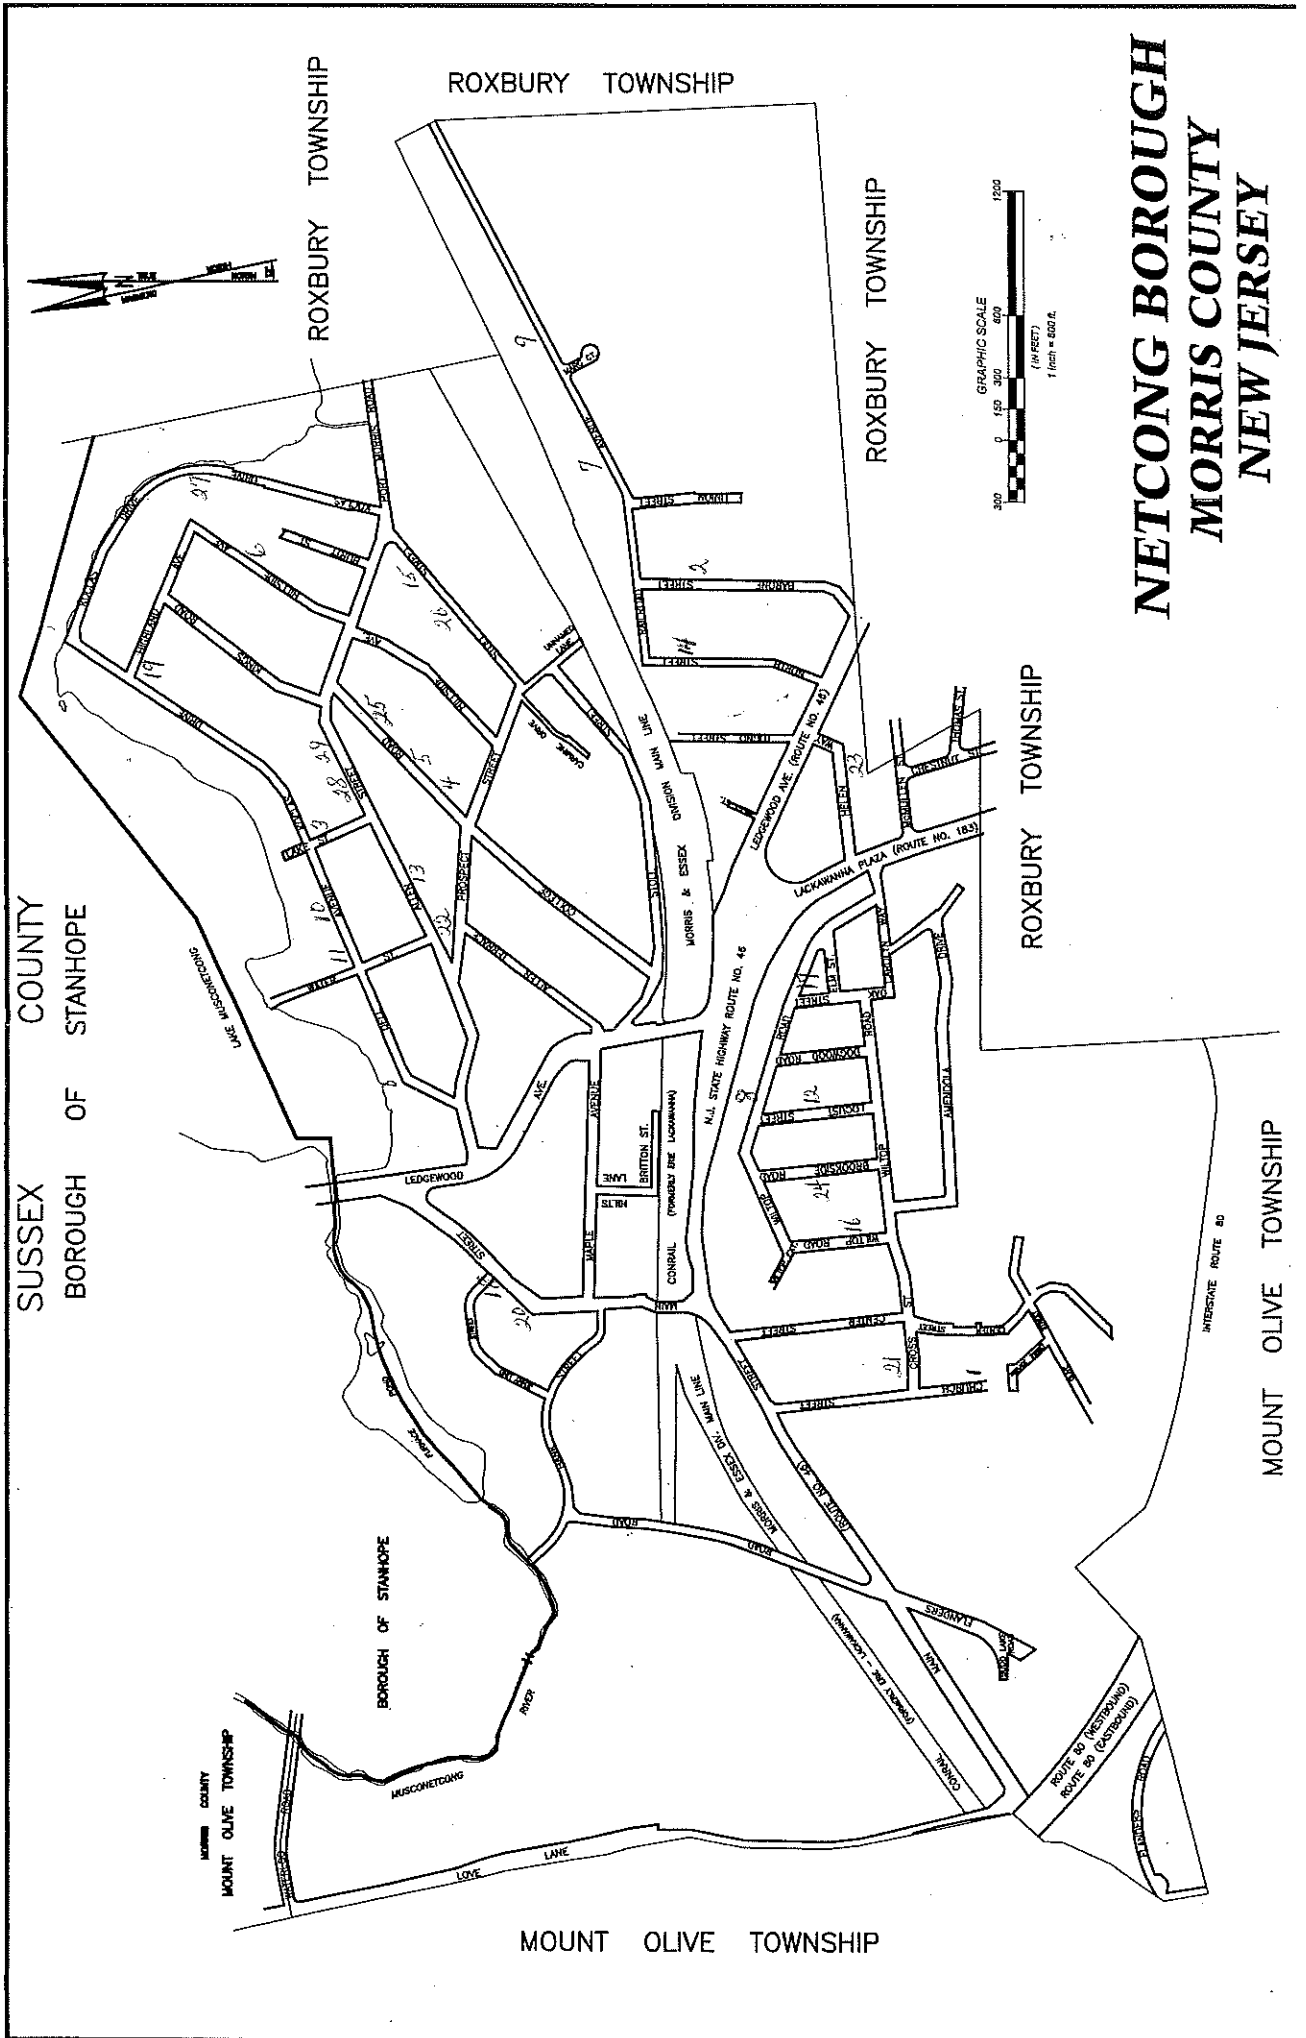

GARAGE SALE MAP

**NETCONG BOROUGH
MORRIS COUNTY
NEW JERSEY**

SUSSEX COUNTY
BOROUGH OF STANHOPE

ROXBURY TOWNSHIP

ROXBURY TOWNSHIP

ROXBURY TOWNSHIP

MOUNT OLIVE TOWNSHIP

MOUNT OLIVE TOWNSHIP

MORRIS COUNTY
MOUNT OLIVE TOWNSHIP

BOROUGH OF STANHOPE

INTERSTATE ROUTE 80

ROUTE 80 (WESTBOROUGH)
ROUTE 80 (EASTBOROUGH)

STANHOPE

CONRAIL

CONRAIL

CONRAIL